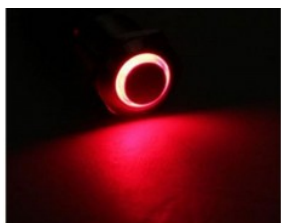

12mm Red LED Angel Eye Push Button Momentary Switch

Price: \$6.99

SKU: BBM-130

Product Categories: [Switches](#)

Product Page: <https://squonkersdiy.com/product/12mm-red-led-angel-eye-push-button-momentary-switch/>

Product Summary

12mm Red LED Angel Eye Push Button Momentary Switch

Product Description

12mm Red LED Angel Eye Push Button Momentary Switch

Product Gallery